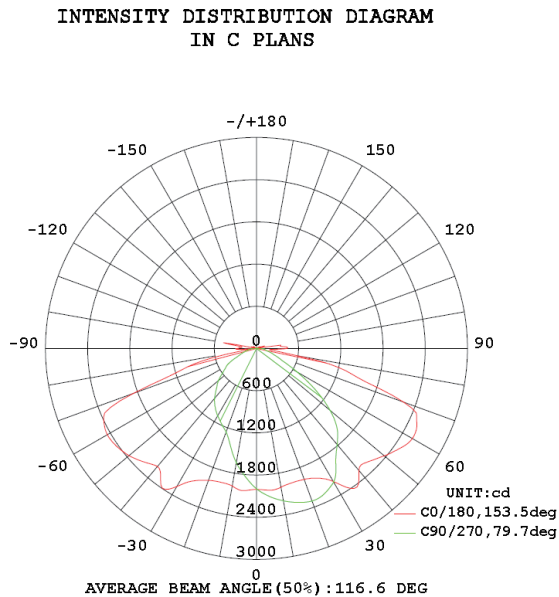

Distribution:

Features:

- Main body is made of Die casting aluminum alloy and Extruded aluminum alloy.
- The diffuser is a clear anti-UV polycarbonate lens for high efficiency and vandal resistance.
- Lumileds 3030 led chip and Meanwell driver as regular, Sosen, Philips driver options.
- Easy access to LED and driver via a removable head.
- 2700-6500K color temperature options.
- Tamper proof fixings for increased vandal resistance.
- Anti-UV electrostatic powder spraying, regular color: Black, Silver, RAL7043, RAL7016
- IP65 rating water and rust proof protection.
- IK08 rating housing protection.
- Warranty is 3-5 years

Specification:

Item No.	LED	Lumens	Wattage	CCT	CRI
DLG-LED-045-30W	Lumileds 3030	4132LM	30W	2700-6500K	Ra≥80
DLG-LED-045-40W	Lumileds 3030	5201LM	40W	2700-6500K	Ra≥80
DLG-LED-045-50W	Lumileds 3030	6236LM	50W	2700-6500K	Ra≥80
DLG-LED-045-60W	Lumileds 3030	7114LM	60W	2700-6500K	Ra≥80