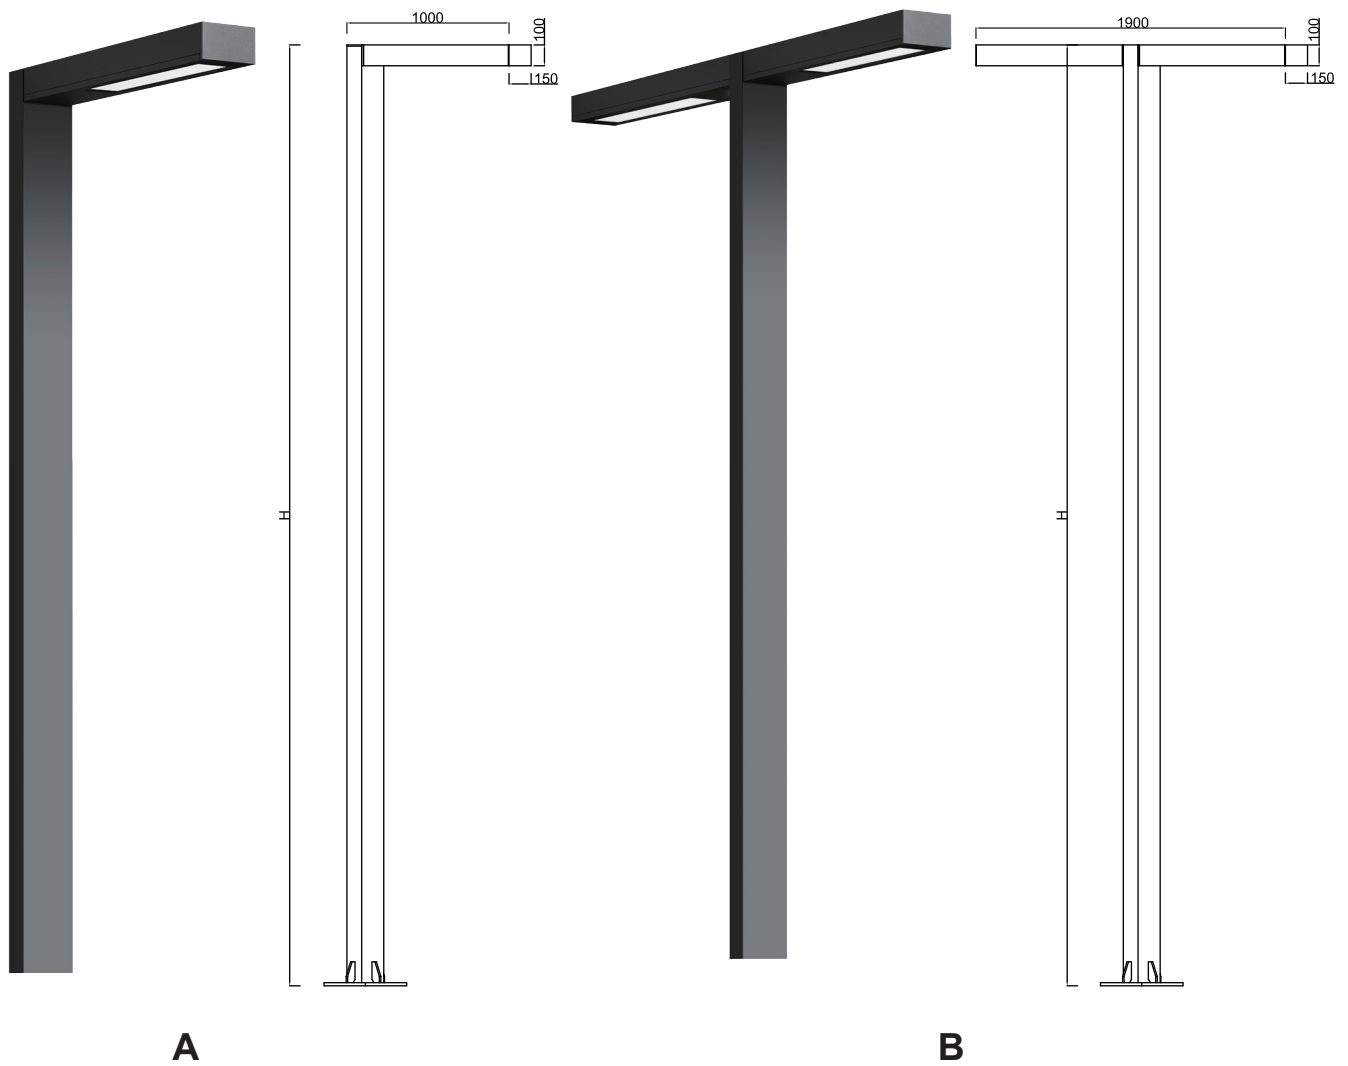

DLG-LED-045

Application:

Walkways

Parks and Gardens

Car parks

Prestigious

Retail

Amenity